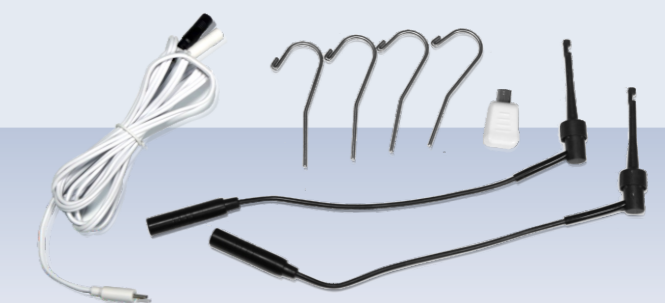

根测一体预备机

EMDOMOTOR Y-SMART PRO

功能特点

Functional features

- 无线手柄，操作更自如。
Wireless Controller, easy to operate.
- 无线有线双模充电：根测孔有线充电（需安卓充电线）
Wireless wired dual- mode charging: Root gauge hole wired charging (android charging wire required)
- 内置根测 Built- in root test
 - 可单独作根测使用 Be used as root test alone
 - 多频技术，高精度测量 Multi- frequency technology, high precision measurement
- 10种可调节速度、扭矩、角度的记忆模式
10 memory modes with adjustable speed, torque and angle
- 顺时针旋转 逆时针旋转 往复模式 单独根测 适应性扭矩控制
Clockwise rotation Counterclockwise rotation Reciprocating mode Single root test Adaptive torque control
- 持续性旋转模式 Continuous rotation mode
 - 120~1000rpm可调速度 120 ~ 1000rpm adjustable speed
- 自动反转角度可调 Adjustable automatic reverse angle
- 马达与根测合二为一，遇根尖自动反转或停止
The motor and the root test are combined into one, and reverse or stop automatically when meet root tip.

Individual root measure system

多频根尖定位技术，高精度测量根管长度
High precision measurement of root canal length by multi- frequency technique

Measure and expand mode

自动启停，自动反转和停止功能
Automatic Start and stop, automatic reverse and stop function

根测一体预备机

EMDOMOTOR Y-SMART PRO

INTELLIGENT FASHION

根管马达，根管长度测量，马达根测二合一

无需手动切换！扭力反转，根尖反转更智能！更安全！

Root Canal Motor, root canal length measurement, motor root two-in-one without manual switching! Torque reversal, root tip reversal more intelligent! Safer!

OLED display

更清晰、更简洁
cleaner, more concise

Persistent power

1500mAh大容量进口电池
1500mAh large capacity
imported battery

Built-in file parameter

内置世界主流根管锉系统参数
更强大、更方便
Built-in world mainstream
root canal file system parameters
more powerful, more convenient